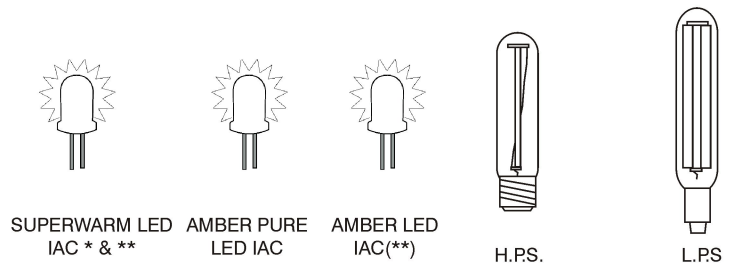

(*) ONLY IN PEDESTRIAN AREAS
(**) SEE SPECIFIC RESTRICTIONS OF USE