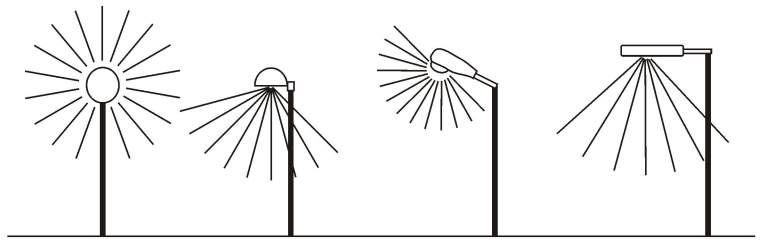

BASIC NORMS FOR OUTDOOR LIGHTING

ILLUMINATION LEVELS ACCORDING TO LEGAL RULES, RECOMMENDATIONS AND THE CATALOG OF TECHNICAL SPECIFICATIONS PUBLISHED BY THE IAC

INCORRECT RIGHT INCORRECT RIGHT

ROAD AND PEDESTRIAN LIGHTING

INCORRECT ACCEPTABLE VERY INCORRECT RIGHT

OFF AFTER 24:00H

INCORRECT RIGHT

DECORATIVE LIGHTING

TENERIFE AFTER 24:00H

ACCEPTABLE RIGHT RIGHT RIGHT
< 1000 m.(*) < 1000 m.

(*) ONLY IN PEDESTRIAN AREAS
(**) SEE SPECIFIC RESTRICTIONS OF USE