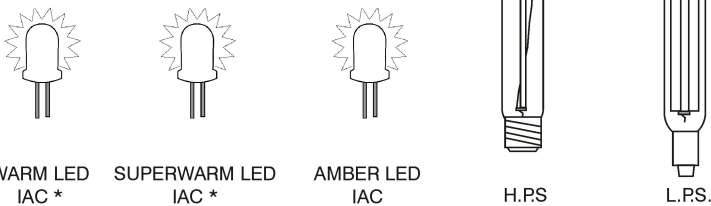

INCORRECT ACCEPTABLE VERY INCORRECT RIGHT

OFF AFTER 24:00H

INCORRECT RIGHT

DECORATIVE LIGHTING

TENERIFE AFTER 24:00H

ACCEPTABLE RIGHT RIGHT RIGHT
< 1000 m.(*) < 1000 m.

(*) ONLY IN PEDESTRIAN AREAS
(**) SEE SPECIFIC RESTRICTIONS OF USE