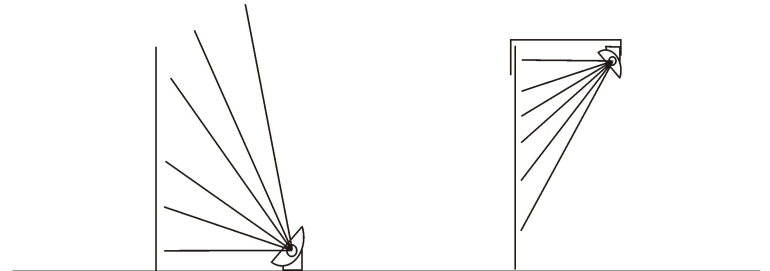

INCORRECT ACCEPTABLE VERY INCORRECT RIGHT

OFF AFTER 24:00H

INCORRECT RIGHT

DECORATIVE LIGHTING

TENERIFE AFTER 24:00H

ACCEPTABLE RIGHT RIGHT RIGHT
< 1000 m.(*) < 1000 m.

(*) ONLY IN PEDESTRIAN AREAS
(**) SEE SPECIFIC RESTRICTIONS OF USE