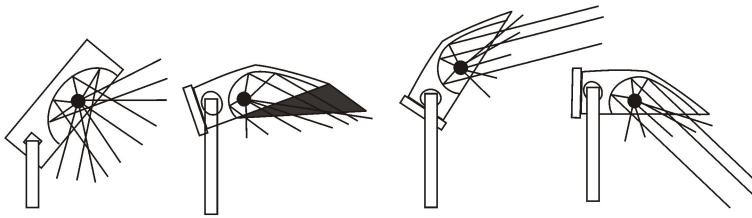

BASIC NORMS FOR OUTDOOR LIGHTING

ILLUMINATION LEVELS ACCORDING TO LEGAL RULES, RECOMMENDATIONS AND THE CATALOG OF TECHNICAL SPECIFICATIONS PUBLISHED BY THE IAC

INCORRECT RIGHT INCORRECT RIGHT

ROAD AND PEDESTRIAN LIGHTING

INCORRECT ACCEPTABLE VERY INCORRECT RIGHT

OFF AFTER 24:00H

INCORRECT RIGHT

DECORATIVE LIGHTING

TENERIFE AFTER 24:00H

ACCEPTABLE RIGHT RIGHT RIGHT
< 1000 m.(*) < 1000 m.

(*) ONLY IN PEDESTRIAN AREAS
(**) SEE SPECIFIC RESTRICTIONS OF USE